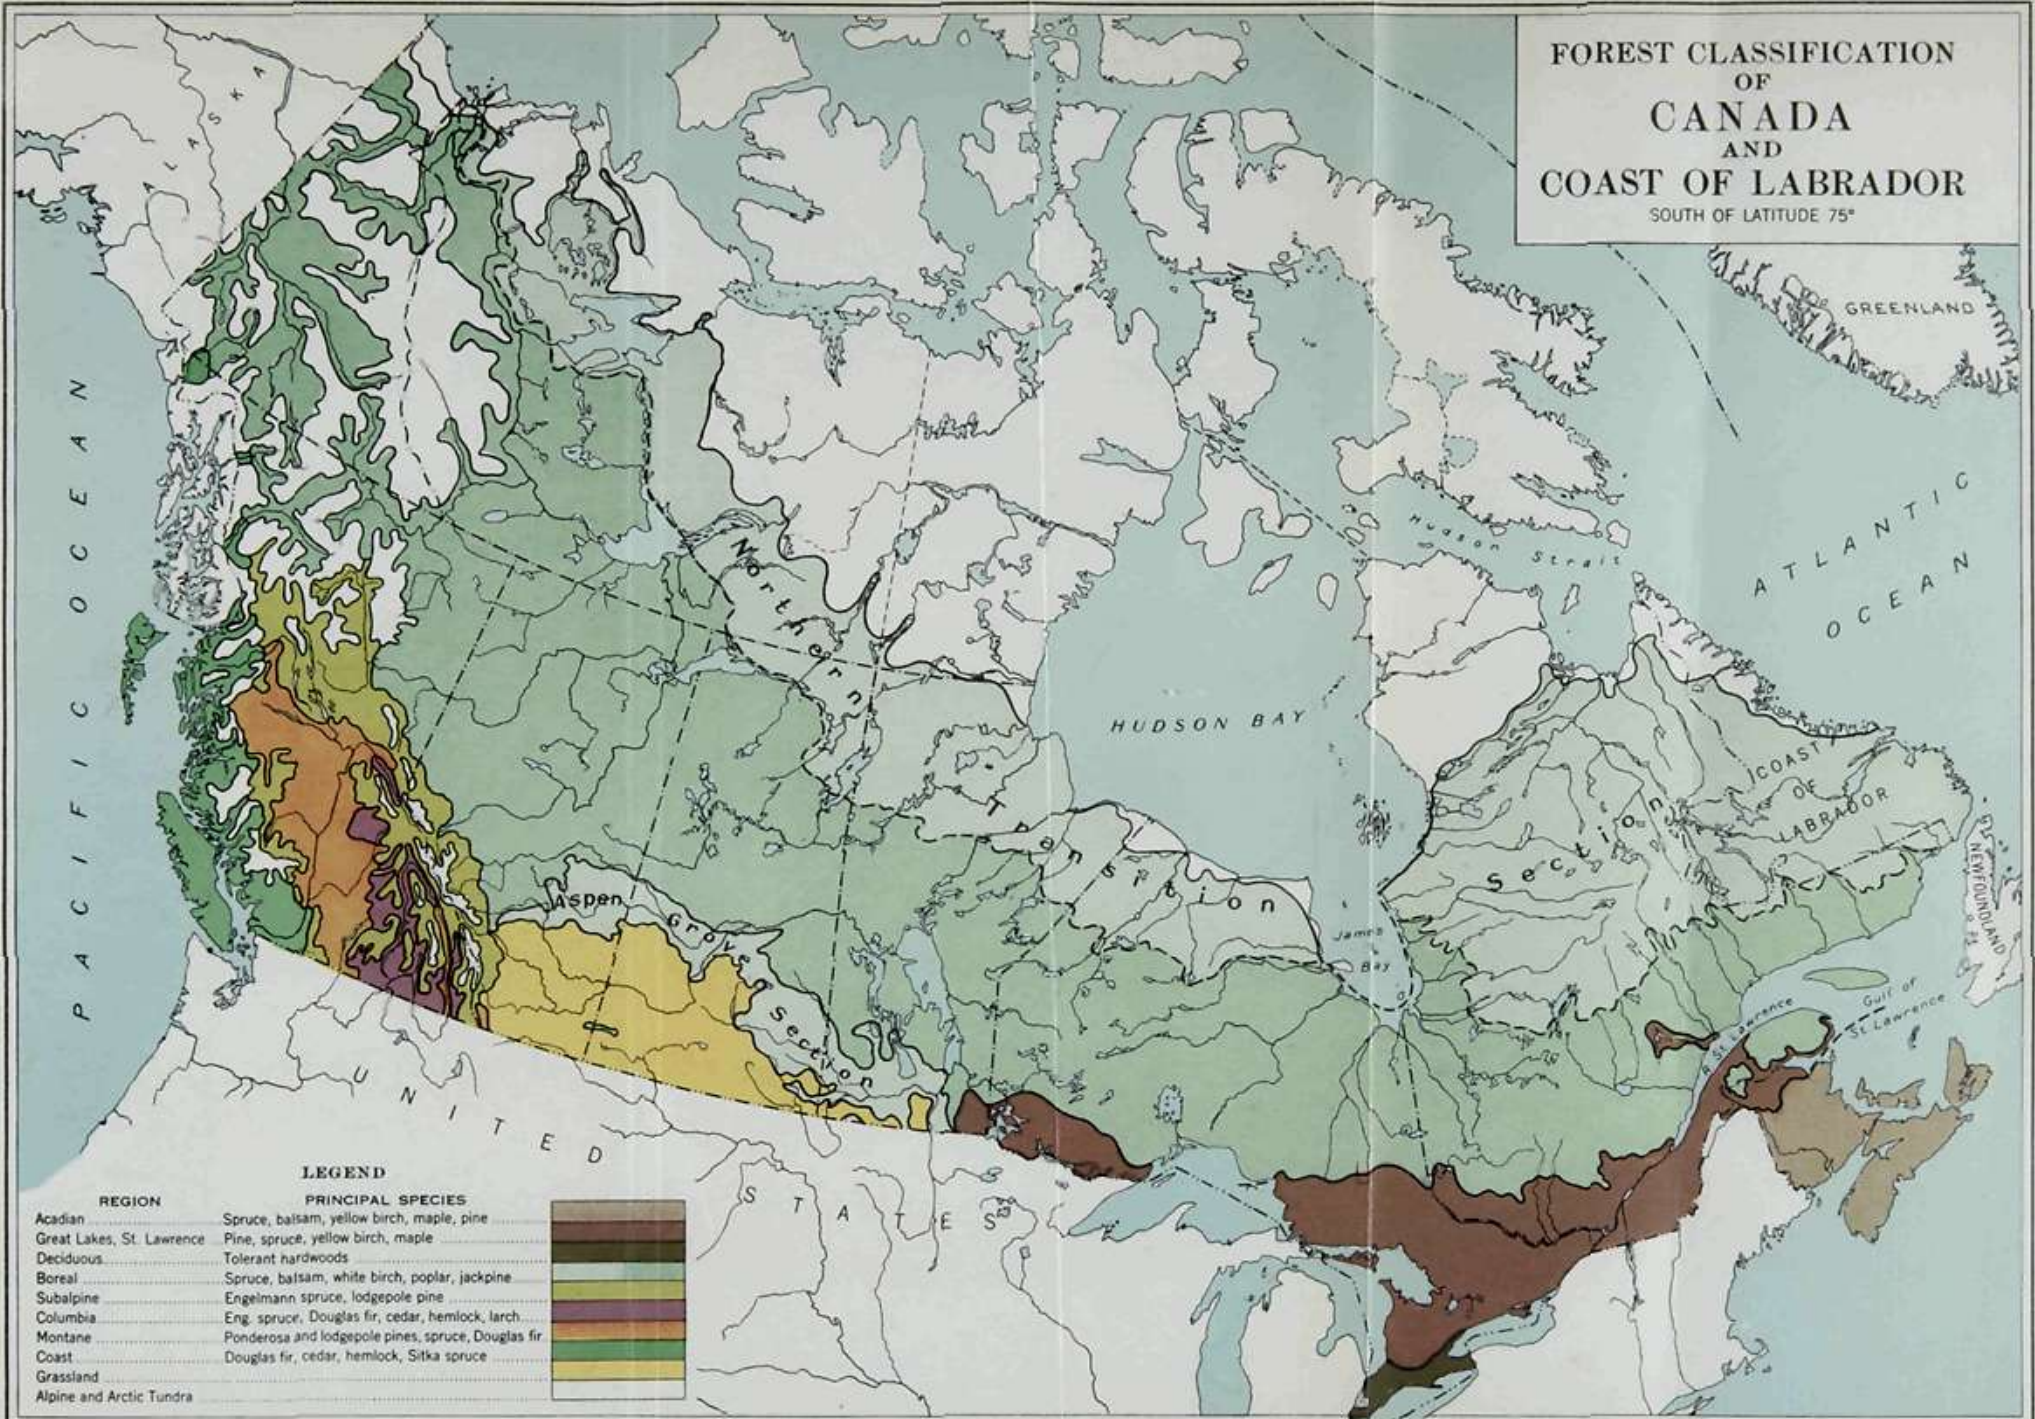

FOREST CLASSIFICATION
OF
CANADA
AND
COAST OF LABRADOR
SOUTH OF LATITUDE 75°

LEGEND

| REGION | PRINCIPAL SPECIES |
|---------------------------|--|
| Acadian | Spruce, balsam, yellow birch, maple, pine |
| Great Lakes, St. Lawrence | Pine, spruce, yellow birch, maple |
| Deciduous | Tolerant hardwoods |
| Boreal | Spruce, balsam, white birch, poplar, jackpine |
| Subalpine | Engelmann spruce, lodgepole pine |
| Columbia | Eng. spruce, Douglas fir, cedar, hemlock, larch |
| Montane | Ponderosa and lodgepole pines, spruce, Douglas fir |
| Coast | Douglas fir, cedar, hemlock, Sitka spruce |
| Grassland | |
| Alpine and Arctic Tundra | |

Forest information prepared by the Dominion Forest Service. Base map and lithographic plates from Surveyor General's Office, Ottawa. Printed by the Geographical Section, General Staff, Department of National Defence.